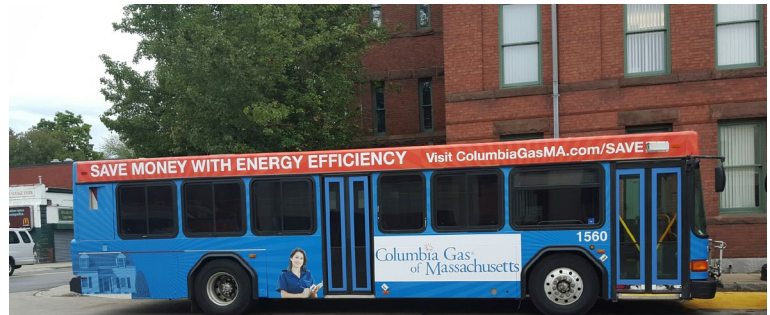

Prices

<i>Run Time</i>	<i>Price/Bus</i>
6 months	\$1800
12+ months	\$1600

Prices are per month

*Rates are for rental of space on PVTA vehicles. Advertiser is responsible for production, shipping, & installation of all bus wrap display materials.

Bus-Type & Specifications

30 ft., 35 ft., & 40ft.

Direct Application/3m vinyl

* Massachusetts state law requires windows to remain uncovered. Design must allow for cutouts around objects on bus such as lights, blinkers, etc.